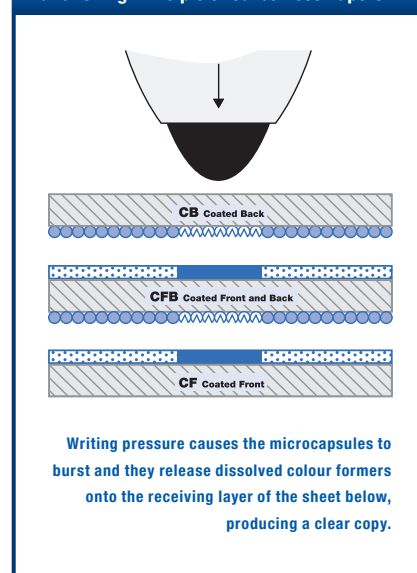

Proven.

Contemporary range of carbonless papers

We have been producing the proven Giroform carbonless papers in our Bielefeld factory since 1979. Standard types are produced there under ISO 9001, ISO 14001, ISO 45001 and ISO 50001 and supplied worldwide.

The Giroform brand stands for high-quality carbonless papers with black copy on wood-free base paper. Giroform fulfils many of our customers' requirements. Naturally FSC or PEFC certified – and therefore particularly environmentally conscious.

All Giroform carbonless papers offer a high level of application safety and ease-of-use: from the printing process through further processing to disposal, being entirely recyclable.

AT A GLANCE

- > Market-driven, contemporary assortment
- > Good running and finishing properties
- > Excellent copy
- > Outstanding line sharpness
- > Great printability
- > Copy durability up to 10 years
- > Available in white and two other organisational colours
- > Available in reels only
- > FSC or PEFC certified available
- > Made in Germany
- > Worldwide technical service & sales
- > Accessories available

GOOD TO KNOW

All Giroform carbonless papers are available FSC or PEFC certified.

Functioning Principle of Carbonless Papers

CONTRACT

_____

_____

_____

_____

_____